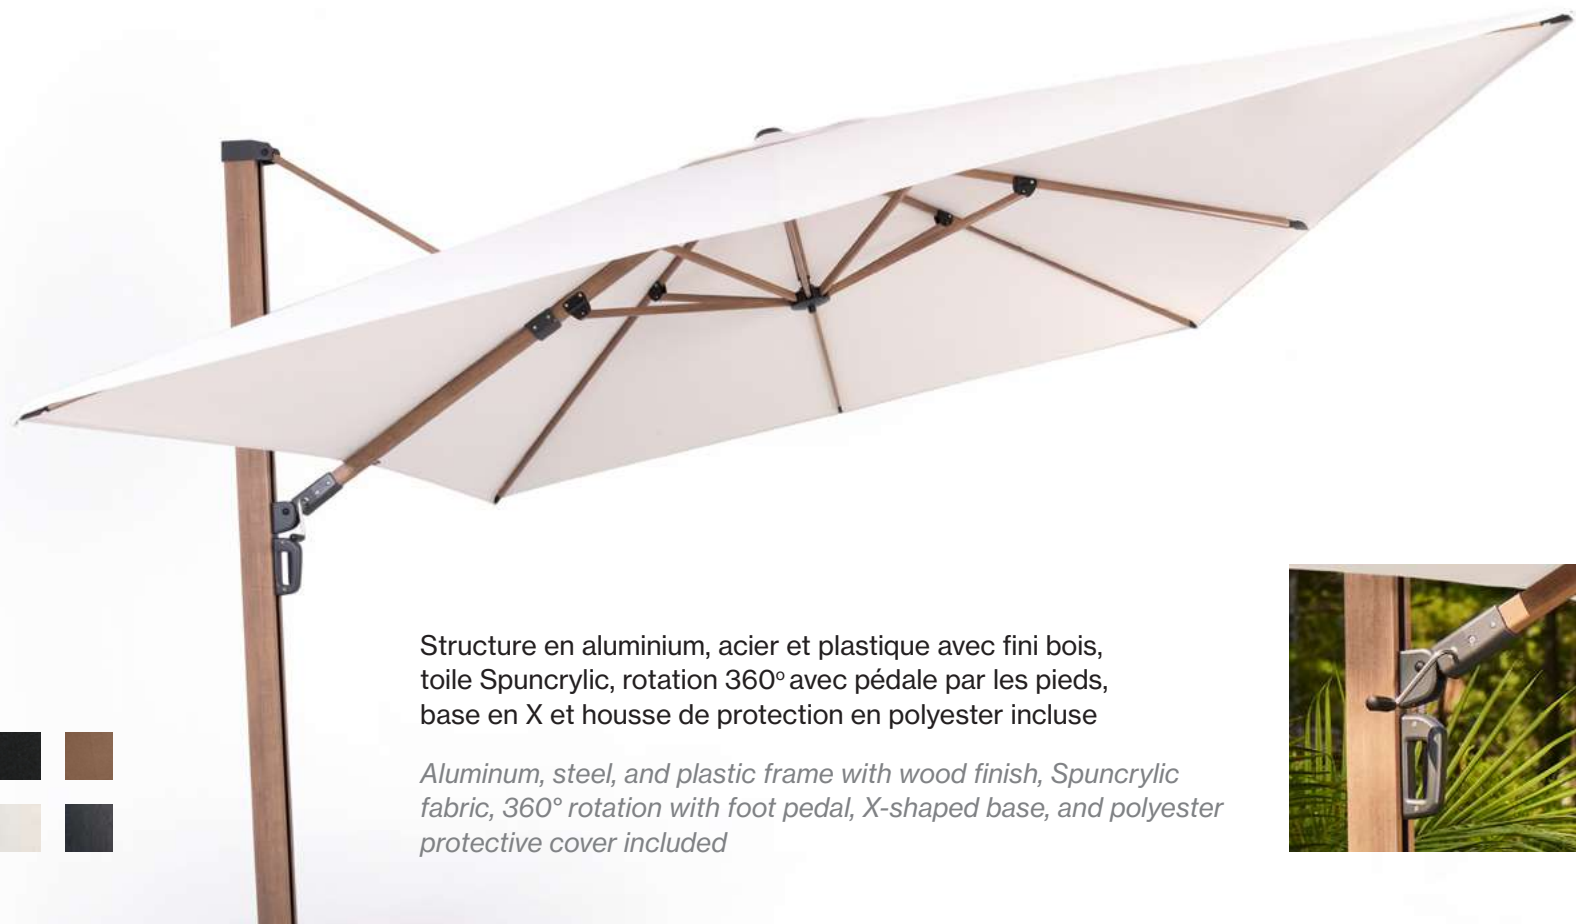

Parasol

Suspendu deluxe 10' bois / *Deluxe hanging 10' wood*

Umbrella

Structure en aluminium, acier et plastique avec fini bois, toile Spuncrylic, rotation 360° avec pédale par les pieds, base en X et housse de protection en polyester incluse

Aluminum, steel, and plastic frame with wood finish, Spuncrylic fabric, 360° rotation with foot pedal, X-shaped base, and polyester protective cover included